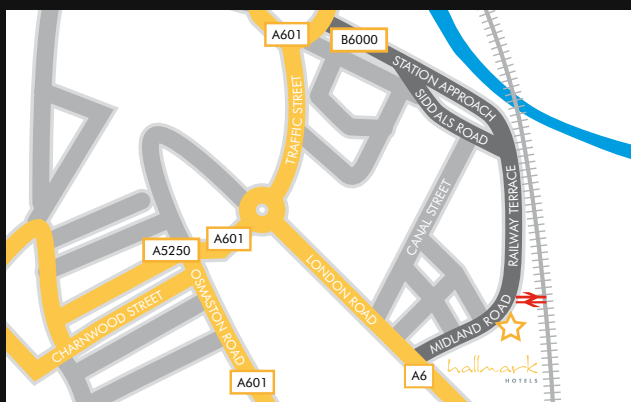

hallmark  
HOTELS

Hallmark hotel locations:

Bournemouth

Carlisle

Derby

Manchester

Hallmark Hotel Derby  
(formerly The Midland Hotel)  
Midland Road  
Derby  
DE1 2SQ

Tel: 01332 345 894  
derby.reservations@hallmarkhotels.co.uk  
derby.events@hallmarkhotels.co.uk