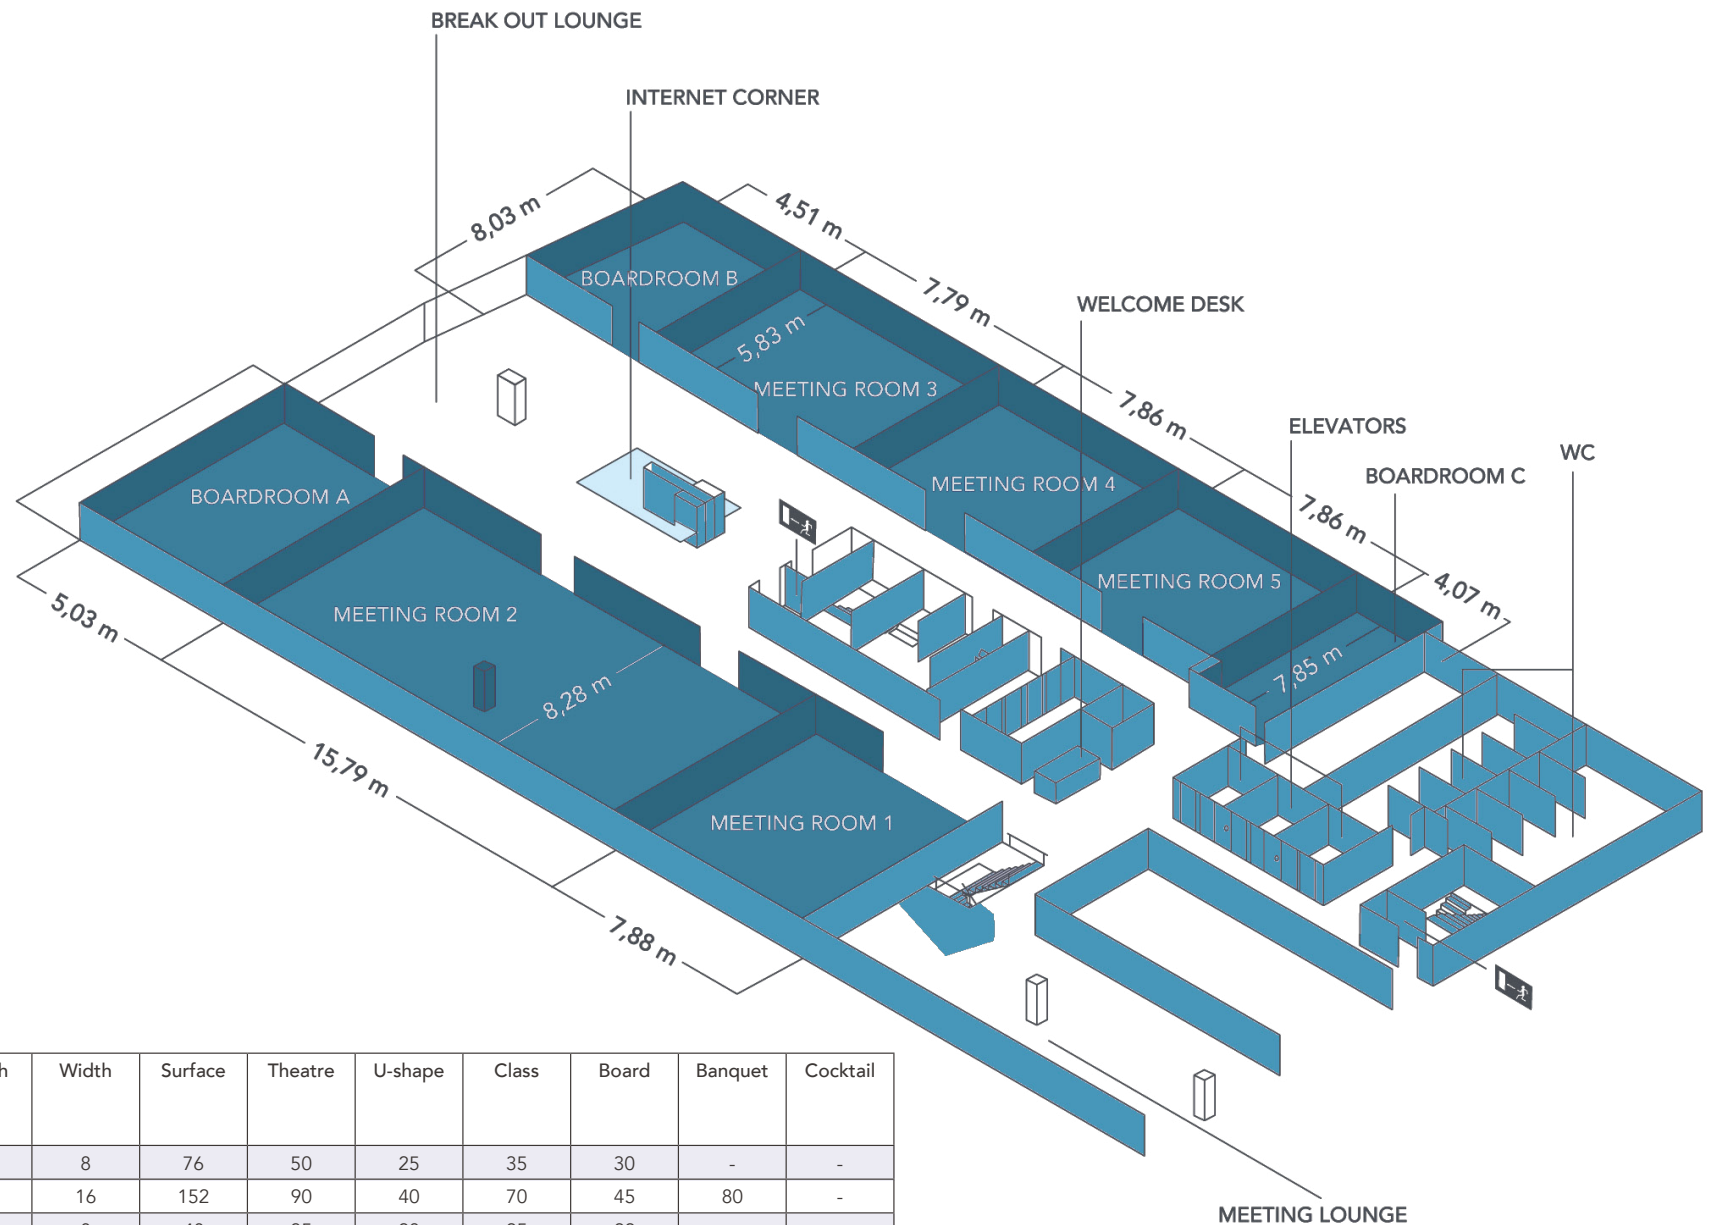

# LEVEL +1

	Height	Length	Width	Surface	Theatre	U-shape	Class	Board	Banquet	Cocktail
Meeting room 1	2,3	9,5	8	76	50	25	35	30	-	-
Meeting room 2	2,3	9,5	16	152	90	40	70	45	80	-
Meeting room 3	2,3	6	8	48	35	20	25	22	-	-
Meeting room 4	2,3	6	8	48	35	20	25	22	-	-
Meeting room 5	2,3	6	8	48	35	20	25	22	-	-
Boardroom A	2,3	10	5	50	-	-	-	12	-	-
Boardroom B	2,3	8	5	40	-	-	-	8	-	-
Boardroom C	2,3	8	4	32	-	-	-	10	-	-

Please note that these dimensions are indicative. We will be happy to show you around the hotel to get a precise view of the rooms.