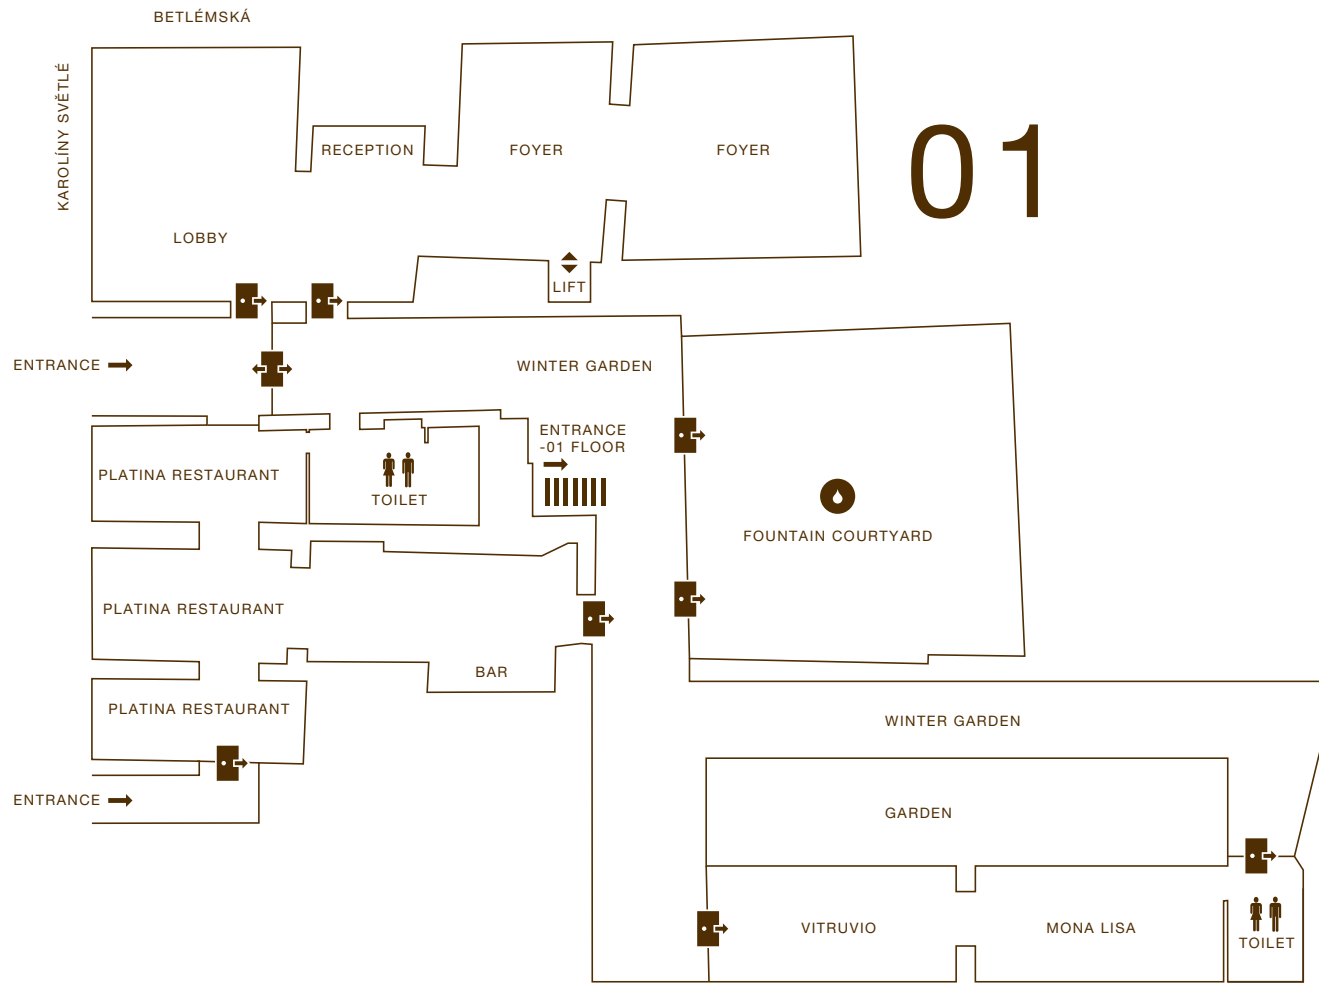

Hotel Leonardo P R A H A

01

-01

CONFERENCE ROOMS	THEATRE	SCHOOL	U-SHAPE	RECEPTION	BANQUETS	M2	DAYLIGHT
Mona Lisa	35	24	23	50	30	40	yes
Vitruvio	35	18	30	40	50	35	yes
Mona Lisa + Vitruvio	70	42	53	90	80	75	yes
Fountain Courtyard	70			90	60	140	yes
PLATINA Restaurant						150	yes
PLATINA Cellar	50			80	50	160	no

Conference rooms overview