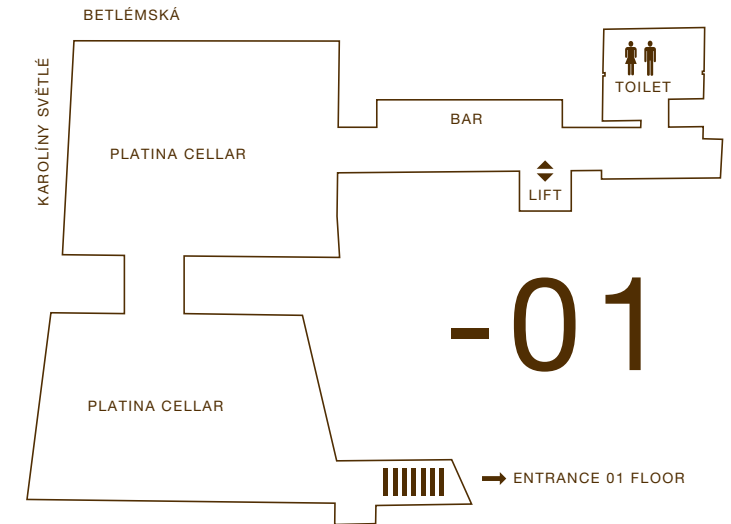

Hotel Leonardo P R A H A

01

-01

CONFERENCE ROOMS	THEATRE	SCHOOL	U-SHAPE	RECEPTION	BANQUETS	M2	DAYLIGHT
Mona Lisa	35	24	23	50	30	40	yes
Vitruvio	35	18	30	40	50	35	yes
Mona Lisa + Vitruvio	70	42	53	90	80	75	yes
Fountain Courtyard	70			90	60	140	yes
PLATINA Restaurant						150	yes
PLATINA Cellar	50			80	50	160	no

Conference rooms overview