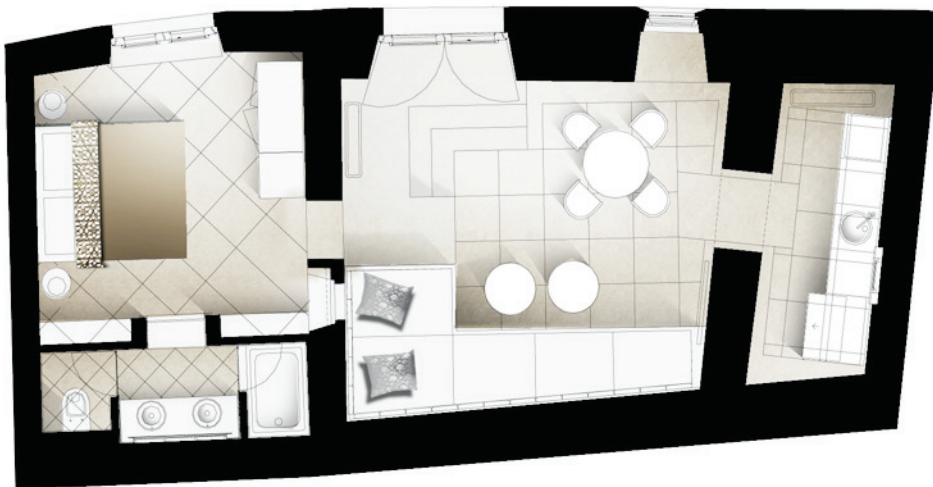

Lešić Dimitri

CEYLON RESIDENCE Ground Floor

ONE BEDROOM, ONE BATHROOM

Living / Dining	21 m ²
Kitchen	6 m ²
Bedroom	13 m ²
Bathroom	5 m ²
Total	45 m²

LEŠIĆ DIMITRI PALACE

P.O. Box 79
20260 Korčula - CROATIA
TEL +385 20 715 560
FAX +385 20 715 561
E-MAIL info@lesic-dimitri.com
WEB www.lesic-dimitri.com